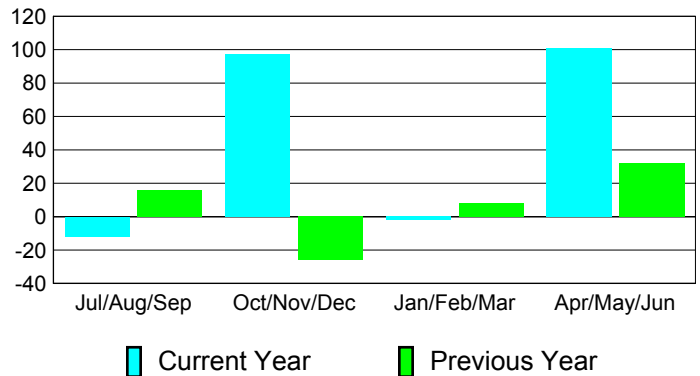

Gender Comparison 2010-2011

Jul/Aug/Sep

Oct/Nov/Dec

Jan/Feb/Mar

Apr/May/June

Male

Female