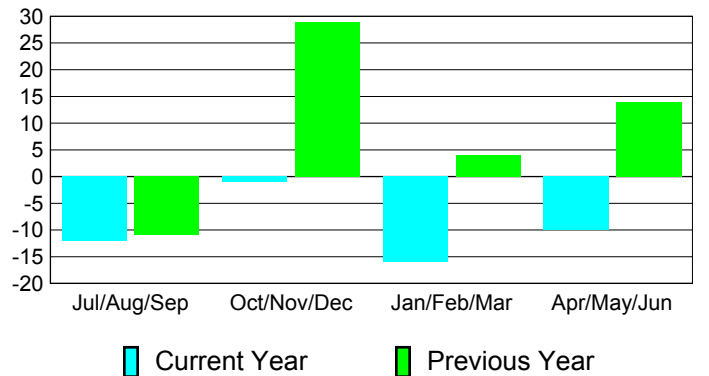

Gender Comparison 2010-2011

Jul/Aug/Sep

Oct/Nov/Dec

Jan/Feb/Mar

Apr/May/Jun

Male

Female