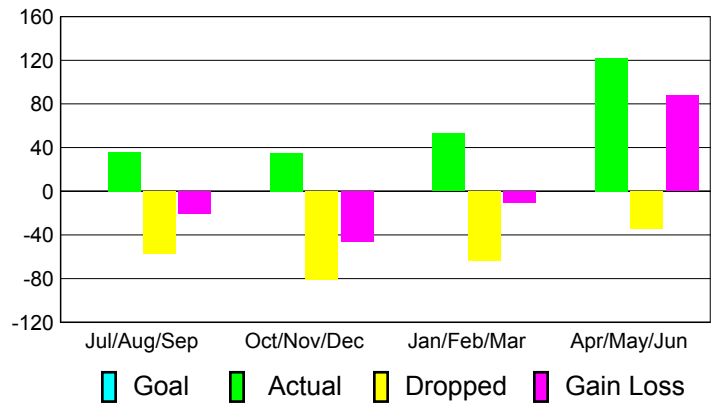

Membership Results 2010-2011

Goal, New, Dropped, Gain/Loss

Comparison of Membership Gain/Loss

Current Year Compared to the Previous Year