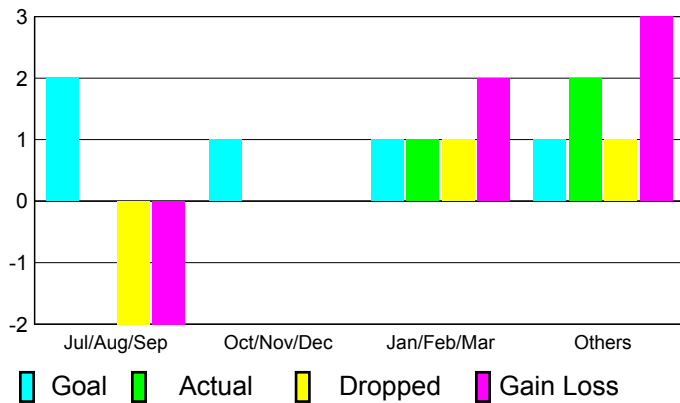

2010-2011 GMT Reports for District (or Undistricted) **District LA 5**

GMT: **Mr. Edisson Karnopp**

Location: **BRAZIL**

GMT CA: **3**

CLUBS

Club Results
2010-2011

Clubs
2009-2010

Month	New Club Goal	Actual New Clubs	Actual Dropped Clubs	Gain/Loss of Clubs	Gain/Loss of Clubs
Jul/Aug/Sep	2	0	-2	-2	0
Oct/Nov/Dec	1	0	0	0	0
Jan/Feb/Mar	1	1	1	2	0
Apr/May/June	1	2	1	3	0
Totals	5	3	0	3	0

Club Results 2010-2011

Goal, New, Dropped, Gain/Loss

Comparison of Club Gain/Loss

Current Year Compared to the Previous Year