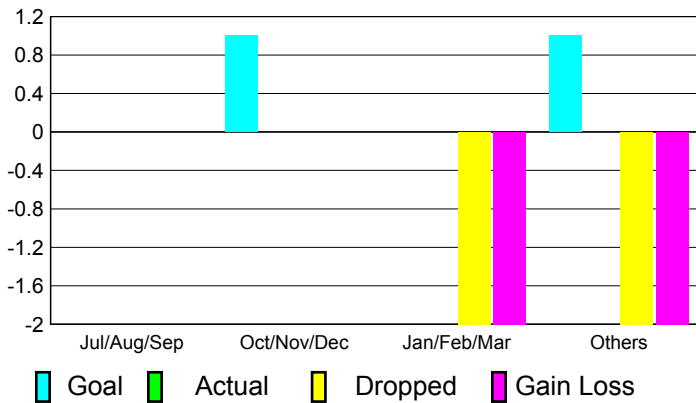

2010-2011 GMT Reports for District (or Undistricted) **District LC 5**

GMT: **Mr. Edisson Karnopp**

Location: **BRAZIL**

GMT CA: **3**

CLUBS

**Club Results
2010-2011**

**Clubs
2009-2010**

Month	New Club Goal	Actual New Clubs	Actual Dropped Clubs	Gain/Loss of Clubs	Gain/Loss of Clubs
Jul/Aug/Sep	0	0	0	0	0
Oct/Nov/Dec	1	0	0	0	1
Jan/Feb/Mar	0	0	-2	-2	1
Apr/May/June	1	0	-2	-2	1
Totals	2	0	-4	-4	3

Club Results 2010-2011

Goal, New, Dropped, Gain/Loss

Comparison of Club Gain/Loss

Current Year Compared to the Previous Year