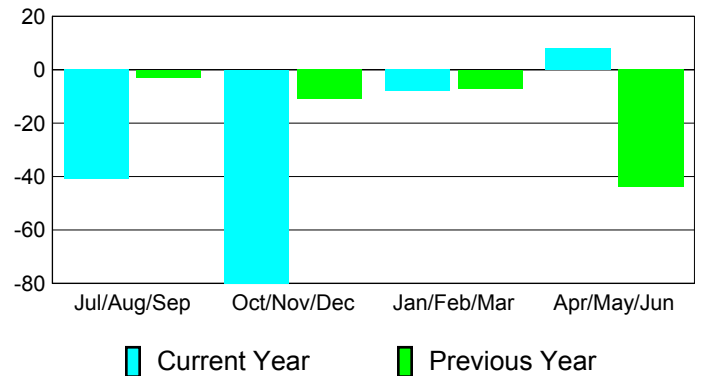

Gender Comparison 2010-2011

Jul/Aug/Sep

Oct/Nov/Dec

Jan/Feb/Mar

Apr/May/June

Male

Female