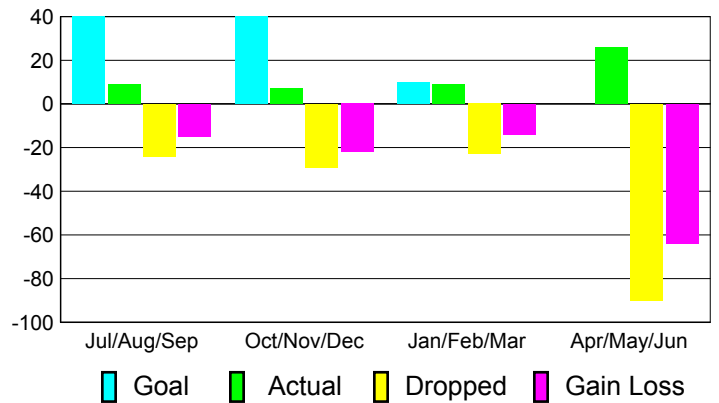

Membership Results 2010-2011

Goal, New, Dropped, Gain/Loss

Comparison of Membership Gain/Loss

Current Year Compared to the Previous Year