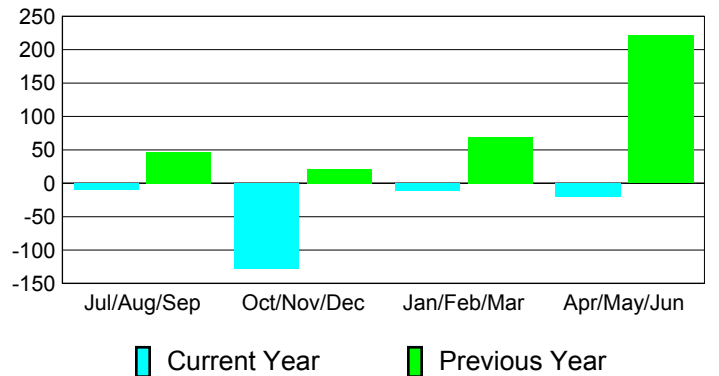

Gender Comparison 2010-2011

Jul/Aug/Sep

Oct/Nov/Dec

Jan/Feb/Mar

Apr/May/June

Male

Female