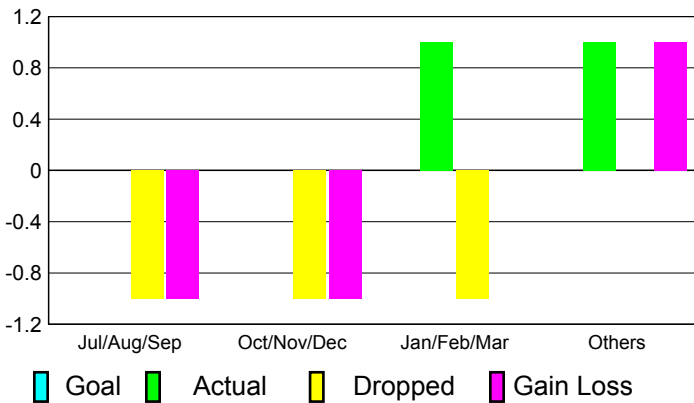

2010-2011 GMT Reports for District (or Undistricted) **District LA 2**

GMT: **Mr. Edison Karnopp**

Location: **BRAZIL**

GMT CA: **3**

CLUBS

Club Results
2010-2011

Clubs
2009-2010

Month	New Club Goal	Actual New Clubs	Actual Dropped Clubs	Gain/Loss of Clubs	Gain/Loss of Clubs
Jul/Aug/Sep	0	0	-1	-1	0
Oct/Nov/Dec	0	0	-1	-1	0
Jan/Feb/Mar	0	1	-1	0	0
Apr/May/Jun	0	1	0	1	1
Totals	0	2	-3	-1	1

Club Results 2010-2011

Goal, New, Dropped, Gain/Loss

Comparison of Club Gain/Loss

Current Year Compared to the Previous Year