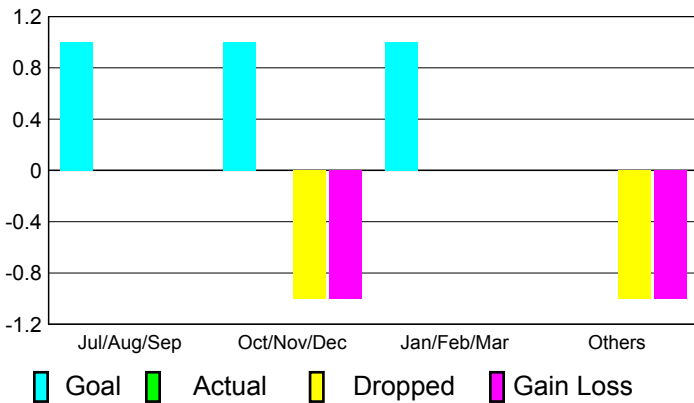

2010-2011 GMT Reports for District (or Undistricted) **District LA 1**

GMT: **Mr. Edison Karnopp**

Location: **BRAZIL**

GMT CA: **3**

CLUBS

Club Results
2010-2011

Clubs
2009-2010

Month	New Club Goal	Actual New Clubs	Actual Dropped Clubs	Gain/Loss of Clubs	Gain/Loss of Clubs
Jul/Aug/Sep	1	0	0	0	0
Oct/Nov/Dec	1	0	-1	-1	1
Jan/Feb/Mar	1	0	0	0	-2
Apr/May/June	0	0	-1	-1	2
Totals	3	0	-2	-2	1

Club Results 2010-2011

Goal, New, Dropped, Gain/Loss

Comparison of Club Gain/Loss

Current Year Compared to the Previous Year