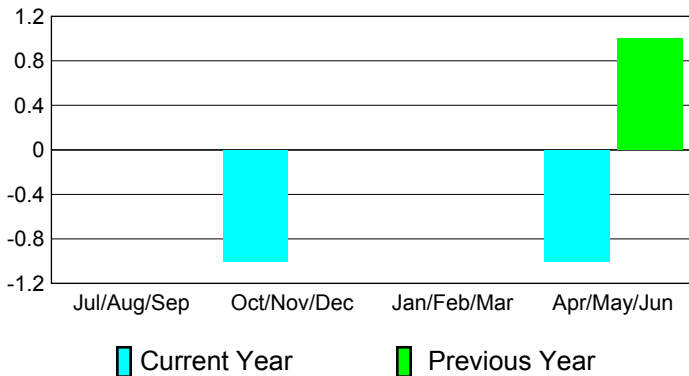

2010-2011 GMT Reports for District (or Undistricted) **District LC 6**

GMT: **Mr. Edisson Karnopp**

Location: **BRAZIL**

GMT CA: **3**

CLUBS

Club Results
2010-2011

Clubs
2009-2010

Month	New Club Goal	Actual New Clubs	Actual Dropped Clubs	Gain/Loss of Clubs	Gain/Loss of Clubs
Jul/Aug/Sep	0	0	0	0	0
Oct/Nov/Dec	0	0	-1	-1	0
Jan/Feb/Mar	0	0	0	0	0
Apr/May/June	0	0	-1	-1	1
Totals	0	0	-2	-2	1

Club Results 2010-2011

Goal, New, Dropped, Gain/Loss

Comparison of Club Gain/Loss

Current Year Compared to the Previous Year

YTD Status Quo Clubs 2010-2011

Status Quo Clubs Compared to Status Quo Members

MEMBERSHIP

Membership Results
2010-2011

Membership
2009-2010

Month	Net Memb Goal	Actual New Memb	Actual Dropped Memb	Gain/Loss of Memb	Gain/Loss of Memb
Jul/Aug/Sep	0	32	-67	-35	-18
Oct/Nov/Dec	0	32	-61	-29	29
Jan/Feb/Mar	0	15	-48	-33	12
Apr/May/June	0	81	-58	23	42
Totals	0	160	-234	-74	65

Membership Results 2010-2011

Goal, New, Dropped, Gain/Loss

Comparison of Membership Gain/Loss

Current Year Compared to the Previous Year

Gender Comparison 2010-2011

Jul/Aug/Sep

Oct/Nov/Dec

Jan/Feb/Mar

Apr/May/June

Male

Female