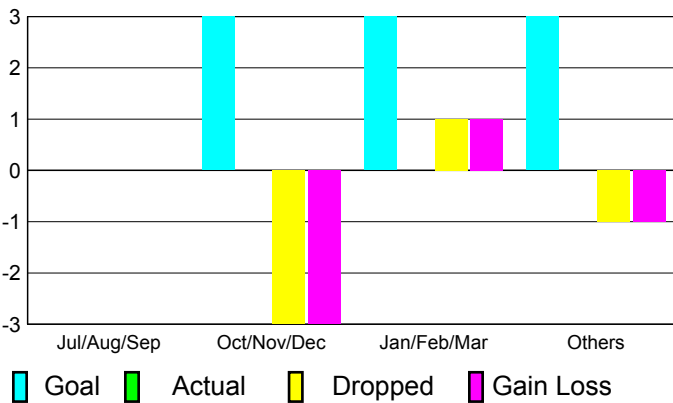

2010-2011 GMT Reports for District (or Undistricted) **District LC 12**

GMT: **Mr. Edison Karnopp**

Location: **BRAZIL**

GMT CA: **3**

CLUBS

Club Results
2010-2011

Clubs
2009-2010

Month	New Club Goal	Actual New Clubs	Actual Dropped Clubs	Gain/Loss of Clubs	Gain/Loss of Clubs
Jul/Aug/Sep	0	0	0	0	-2
Oct/Nov/Dec	3	0	-3	-3	1
Jan/Feb/Mar	3	0	1	1	2
Apr/May/June	3	0	-1	-1	0
Totals	9	0	-3	-3	1

Club Results 2010-2011

Goal, New, Dropped, Gain/Loss

Comparison of Club Gain/Loss

Current Year Compared to the Previous Year