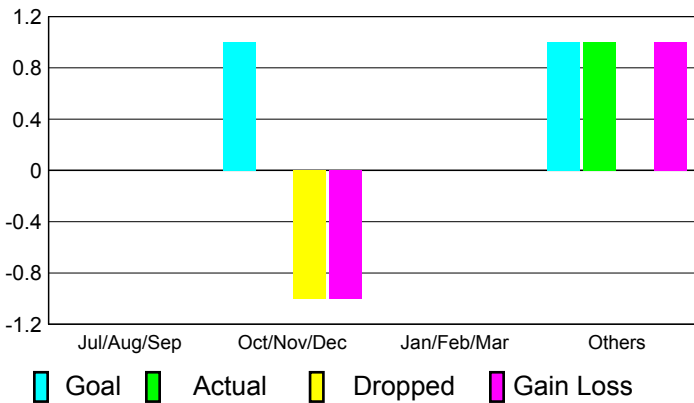

2010-2011 GMT Reports for District (or Undistricted) **District LD 1**

GMT: **Mr. Edisson Karnopp**

Location: **BRAZIL**

GMT CA: **3**

CLUBS

Club Results
2010-2011

Clubs
2009-2010

Month	New Club Goal	Actual New Clubs	Actual Dropped Clubs	Gain/Loss of Clubs	Gain/Loss of Clubs
Jul/Aug/Sep	0	0	0	0	0
Oct/Nov/Dec	1	0	-1	-1	0
Jan/Feb/Mar	0	0	0	0	0
Apr/May/June	1	1	0	1	0
Totals	2	1	-1	0	0

Club Results 2010-2011

Goal, New, Dropped, Gain/Loss

Comparison of Club Gain/Loss

Current Year Compared to the Previous Year