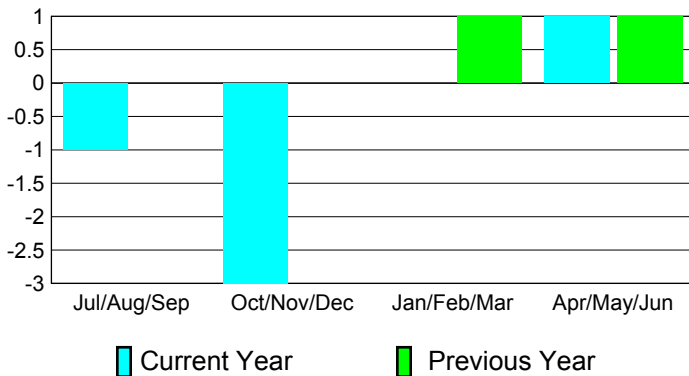

2010-2011 GMT Reports for District (or Undistricted) **District LA 3**

GMT: **Mr. Edison Karnopp**

Location: **BRAZIL**

GMT CA: **3**

CLUBS

Club Results
2010-2011

Clubs
2009-2010

Month	New Club Goal	Actual New Clubs	Actual Dropped Clubs	Gain/Loss of Clubs	Gain/Loss of Clubs
Jul/Aug/Sep	0	0	-1	-1	0
Oct/Nov/Dec	0	0	-3	-3	0
Jan/Feb/Mar	0	0	0	0	1
Apr/May/June	0	1	0	1	1
Totals	0	1	-4	-3	2

Club Results 2010-2011

Goal, New, Dropped, Gain/Loss

Comparison of Club Gain/Loss

Current Year Compared to the Previous Year

YTD Status Quo Clubs 2010-2011

Status Quo Clubs Compared to Status Quo Members

MEMBERSHIP

Membership Results
2010-2011

Membership
2009-2010

Month	Net Memb Goal	Actual New Memb	Actual Dropped Memb	Gain/Loss of Memb	Gain/Loss of Memb
Jul/Aug/Sep	0	17	-58	-41	-3
Oct/Nov/Dec	0	40	-120	-80	-11
Jan/Feb/Mar	0	15	-23	-8	-7
Apr/May/June	0	77	-69	8	-44
Totals	0	149	-270	-121	-65

Membership Results 2010-2011

Goal, New, Dropped, Gain/Loss

Comparison of Membership Gain/Loss

Current Year Compared to the Previous Year

Gender Comparison 2010-2011

Jul/Aug/Sep

Oct/Nov/Dec

Jan/Feb/Mar

Apr/May/June

Male

Female