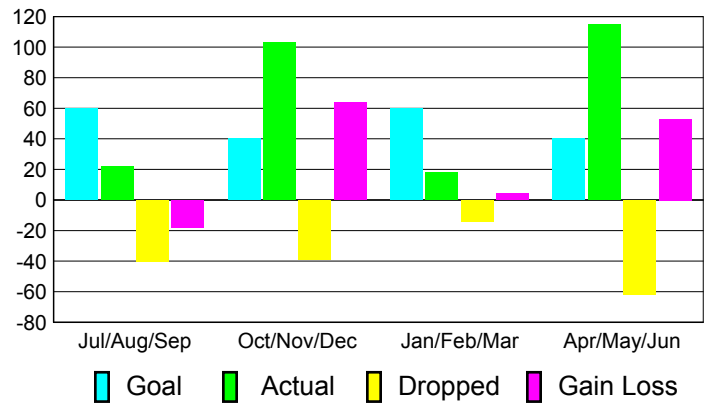

Membership Results 2010-2011

Goal, New, Dropped, Gain/Loss

Comparison of Membership Gain/Loss

Current Year Compared to the Previous Year