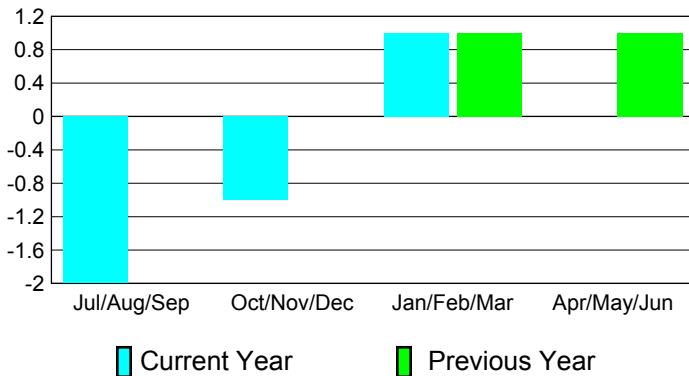

2010-2011 GMT Reports for District (or Undistricted) **District LC 11**

GMT: **Mr. Edisson Karnopp**

Location: **BRAZIL**

GMT CA: **3**

CLUBS

Club Results
2010-2011

Clubs
2009-2010

Month	New Club Goal	Actual New Clubs	Actual Dropped Clubs	Gain/Loss of Clubs	Gain/Loss of Clubs
Jul/Aug/Sep	0	0	-2	-2	0
Oct/Nov/Dec	0	0	-1	-1	0
Jan/Feb/Mar	0	0	1	1	1
Apr/May/Jun	0	0	0	0	1
Totals	0	0	-2	-2	2

Club Results 2010-2011

Goal, New, Dropped, Gain/Loss

Comparison of Club Gain/Loss

Current Year Compared to the Previous Year

YTD Status Quo Clubs 2010-2011

Status Quo Clubs Compared to Status Quo Members

MEMBERSHIP

Membership Results
2010-2011

Membership
2009-2010

Month	Net Memb Goal	Actual New Memb	Actual Dropped Memb	Gain/Loss of Memb	Gain/Loss of Memb
Jul/Aug/Sep	0	34	-59	-25	34
Oct/Nov/Dec	0	29	-89	-60	6
Jan/Feb/Mar	0	47	-35	12	10
Apr/May/Jun	0	66	-51	15	44
Totals	0	176	-234	-58	94

Membership Results 2010-2011

Goal, New, Dropped, Gain/Loss

Comparison of Membership Gain/Loss

Current Year Compared to the Previous Year

Gender Comparison 2010-2011

Jul/Aug/Sep

Oct/Nov/Dec

Jan/Feb/Mar

Apr/May/Jun

Male

Female