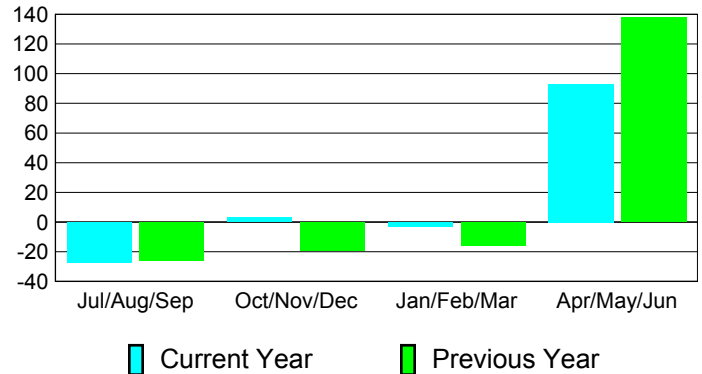

Gender Comparison 2010-2011

Male

Female