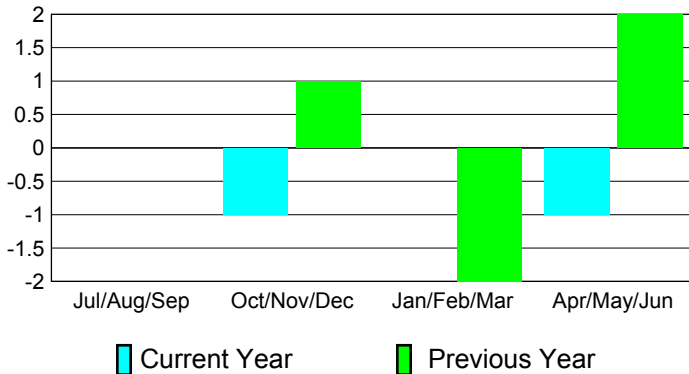

2010-2011 GMT Reports for District (or Undistricted) **District LA 1**

GMT: **Mr. Edison Karnopp**

Location: **BRAZIL**

GMT CA: **3**

CLUBS

Club Results
2010-2011

Clubs
2009-2010

Month	New Club Goal	Actual New Clubs	Actual Dropped Clubs	Gain/Loss of Clubs	Gain/Loss of Clubs
Jul/Aug/Sep	1	0	0	0	0
Oct/Nov/Dec	1	0	-1	-1	1
Jan/Feb/Mar	1	0	0	0	-2
Apr/May/June	0	0	-1	-1	2
Totals	3	0	-2	-2	1

Club Results 2010-2011

Goal, New, Dropped, Gain/Loss

Comparison of Club Gain/Loss

Current Year Compared to the Previous Year

YTD Status Quo Clubs 2010-2011

Status Quo Clubs Compared to Status Quo Members

MEMBERSHIP

Membership Results
2010-2011

Membership
2009-2010

Month	Net Memb Goal	Actual New Memb	Actual Dropped Memb	Gain/Loss of Memb	Gain/Loss of Memb
Jul/Aug/Sep	40	9	-24	-15	-15
Oct/Nov/Dec	40	7	-29	-22	-15
Jan/Feb/Mar	10	9	-23	-14	-66
Apr/May/June	0	26	-90	-64	62
Totals	90	51	-166	-115	-34

Membership Results 2010-2011

Goal, New, Dropped, Gain/Loss

Comparison of Membership Gain/Loss

Current Year Compared to the Previous Year

Gender Comparison 2010-2011

Jul/Aug/Sep

Oct/Nov/Dec

Jan/Feb/Mar

Apr/May/June

Male

Female