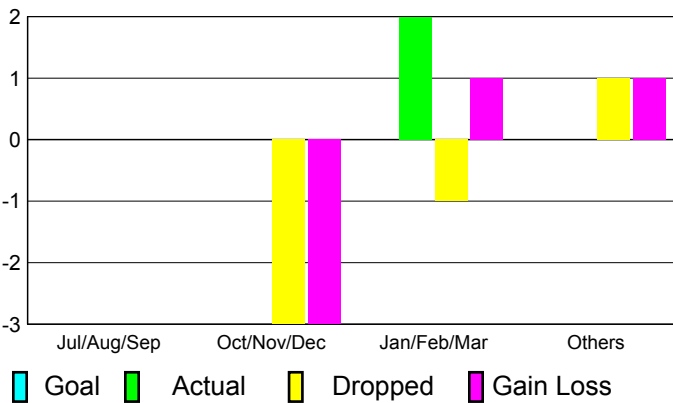

2010-2011 GMT Reports for District (or Undistricted) **District LA 6**

GMT: **Mr. Edison Karnopp**

Location: **BRAZIL**

GMT CA: **3**

CLUBS

Club Results
2010-2011

Clubs
2009-2010

Month	New Club Goal	Actual New Clubs	Actual Dropped Clubs	Gain/Loss of Clubs	Gain/Loss of Clubs
Jul/Aug/Sep	0	0	0	0	0
Oct/Nov/Dec	0	0	-3	-3	0
Jan/Feb/Mar	0	2	-1	1	0
Apr/May/June	0	0	1	1	6
Totals	0	2	-3	-1	6

Club Results 2010-2011

Goal, New, Dropped, Gain/Loss

Comparison of Club Gain/Loss

Current Year Compared to the Previous Year