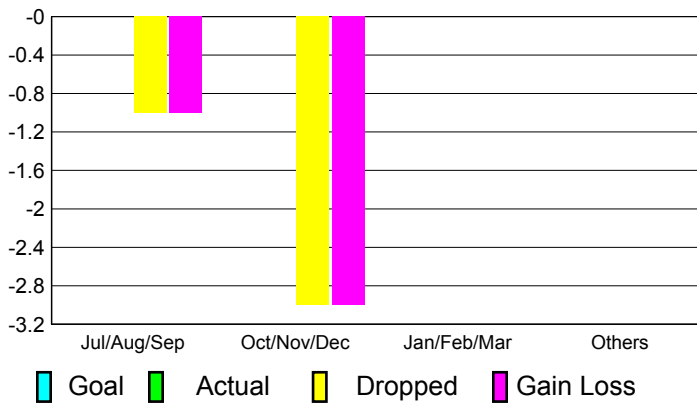

2010-2011 GMT Reports for District (or Undistricted) **District LC 4**

GMT: **Mr. Edisson Karnopp**

Location: **BRAZIL**

GMT CA: **3**

CLUBS

Club Results
2010-2011

Clubs
2009-2010

Month	New Club Goal	Actual New Clubs	Actual Dropped Clubs	Gain/Loss of Clubs	Gain/Loss of Clubs
Jul/Aug/Sep	0	0	-1	-1	0
Oct/Nov/Dec	0	0	-3	-3	0
Jan/Feb/Mar	0	0	0	0	0
Apr/May/June	0	0	0	0	3
Totals	0	0	-4	-4	3

Club Results 2010-2011

Goal, New, Dropped, Gain/Loss

Comparison of Club Gain/Loss

Current Year Compared to the Previous Year