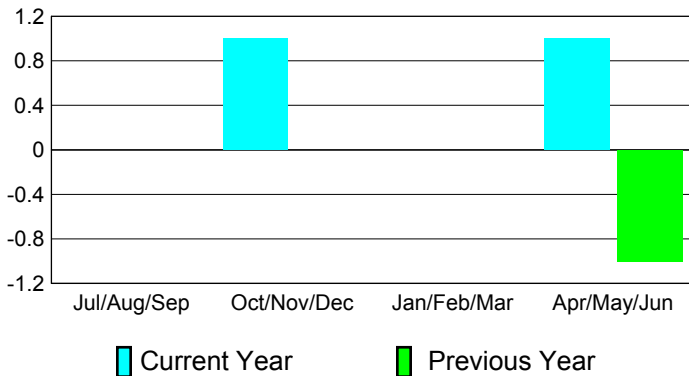

2010-2011 GMT Reports for District (or Undistricted) **District LB 4**

GMT: **Mr. Edisson Karnopp**

Location: **BRAZIL**

GMT CA: **3**

CLUBS

Club Results
2010-2011

Clubs
2009-2010

Month	New Club Goal	Actual New Clubs	Actual Dropped Clubs	Gain/Loss of Clubs	Gain/Loss of Clubs
Jul/Aug/Sep	0	0	0	0	0
Oct/Nov/Dec	0	1	0	1	0
Jan/Feb/Mar	1	0	0	0	0
Apr/May/June	0	1	0	1	-1
Totals	1	2	0	2	-1

Club Results 2010-2011

Goal, New, Dropped, Gain/Loss

Comparison of Club Gain/Loss

Current Year Compared to the Previous Year

YTD Status Quo Clubs 2010-2011

Status Quo Clubs Compared to Status Quo Members

MEMBERSHIP

Membership Results
2010-2011

Membership
2009-2010

Month	Net Memb Goal	Actual New Memb	Actual Dropped Memb	Gain/Loss of Memb	Gain/Loss of Memb
Jul/Aug/Sep	-10	61	-73	-12	16
Oct/Nov/Dec	35	141	-44	97	-26
Jan/Feb/Mar	55	55	-57	-2	8
Apr/May/June	35	151	-50	101	32
Totals	115	408	-224	184	30

Membership Results 2010-2011

Goal, New, Dropped, Gain/Loss

Comparison of Membership Gain/Loss

Current Year Compared to the Previous Year

Gender Comparison 2010-2011

Jul/Aug/Sep

Oct/Nov/Dec

Jan/Feb/Mar

Apr/May/June

Male

Female