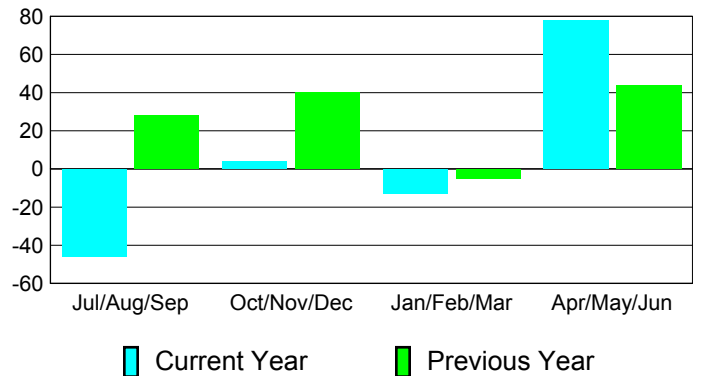

Gender Comparison 2010-2011

Jul/Aug/Sep

Oct/Nov/Dec

Jan/Feb/Mar

Apr/May/Jun

Male

Female