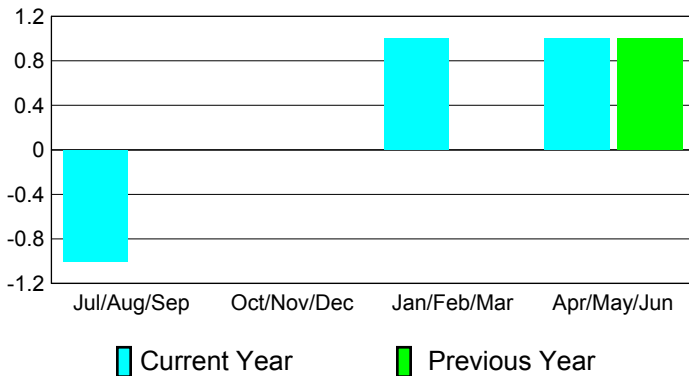

2010-2011 GMT Reports for District (or Undistricted) **District LC 3**

GMT: **Mr. Edisson Karnopp**

Location: **BRAZIL**

GMT CA: **3**

CLUBS

**Club Results
2010-2011**

**Clubs
2009-2010**

Month	New Club Goal	Actual New Clubs	Actual Dropped Clubs	Gain/Loss of Clubs	Gain/Loss of Clubs
Jul/Aug/Sep	0	0	-1	-1	0
Oct/Nov/Dec	0	0	0	0	0
Jan/Feb/Mar	0	1	0	1	0
Apr/May/June	0	1	0	1	1
Totals	0	2	-1	1	1

Club Results 2010-2011

Goal, New, Dropped, Gain/Loss

Comparison of Club Gain/Loss

Current Year Compared to the Previous Year

YTD Status Quo Clubs 2010-2011

Status Quo Clubs Compared to Status Quo Members

MEMBERSHIP

**Membership Results
2010-2011**

**Membership
2009-2010**

Month	Net Memb Goal	Actual New Memb	Actual Dropped Memb	Gain/Loss of Memb	Gain/Loss of Memb
Jul/Aug/Sep	0	27	-60	-33	-14
Oct/Nov/Dec	0	23	-69	-46	-17
Jan/Feb/Mar	0	59	-28	31	4
Apr/May/June	0	99	-77	22	52
Totals	0	208	-234	-26	25

Membership Results 2010-2011

Goal, New, Dropped, Gain/Loss

Comparison of Membership Gain/Loss

Current Year Compared to the Previous Year

Gender Comparison 2010-2011

Jul/Aug/Sep

Oct/Nov/Dec

Jan/Feb/Mar

Apr/May/June

Male

Female