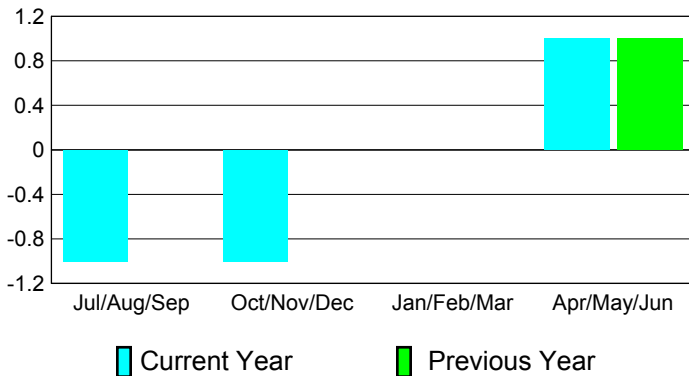

2010-2011 GMT Reports for District (or Undistricted) **District LA 2**

GMT: **Mr. Edison Karnopp**

Location: **BRAZIL**

GMT CA: **3**

CLUBS

Club Results
2010-2011

Clubs
2009-2010

Month	New Club Goal	Actual New Clubs	Actual Dropped Clubs	Gain/Loss of Clubs	Gain/Loss of Clubs
Jul/Aug/Sep	0	0	-1	-1	0
Oct/Nov/Dec	0	0	-1	-1	0
Jan/Feb/Mar	0	1	-1	0	0
Apr/May/Jun	0	1	0	1	1
Totals	0	2	-3	-1	1

Club Results 2010-2011

Goal, New, Dropped, Gain/Loss

Comparison of Club Gain/Loss

Current Year Compared to the Previous Year

YTD Status Quo Clubs 2010-2011

Status Quo Clubs Compared to Status Quo Members

MEMBERSHIP

Membership Results
2010-2011

Membership
2009-2010

Month	Net Memb Goal	Actual New Memb	Actual Dropped Memb	Gain/Loss of Memb	Gain/Loss of Memb
Jul/Aug/Sep	0	20	-66	-46	28
Oct/Nov/Dec	0	47	-43	4	40
Jan/Feb/Mar	0	39	-52	-13	-5
Apr/May/Jun	0	109	-31	78	44
Totals	0	215	-192	23	107

Membership Results 2010-2011

Goal, New, Dropped, Gain/Loss

Comparison of Membership Gain/Loss

Current Year Compared to the Previous Year

Gender Comparison 2010-2011

Jul/Aug/Sep

Oct/Nov/Dec

Jan/Feb/Mar

Apr/May/Jun

Male

Female