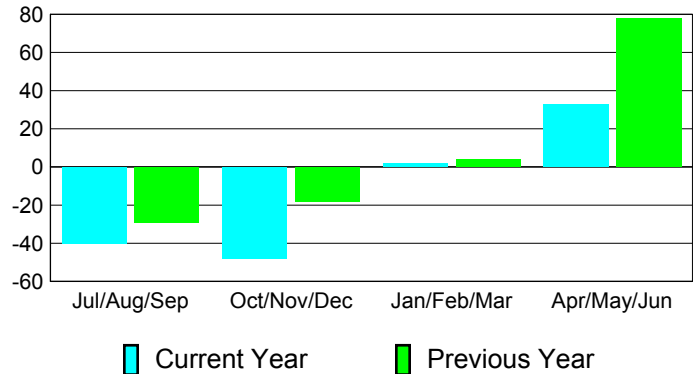

Gender Comparison 2010-2011

Jul/Aug/Sep

Oct/Nov/Dec

Jan/Feb/Mar

Apr/May/June

Male

Female