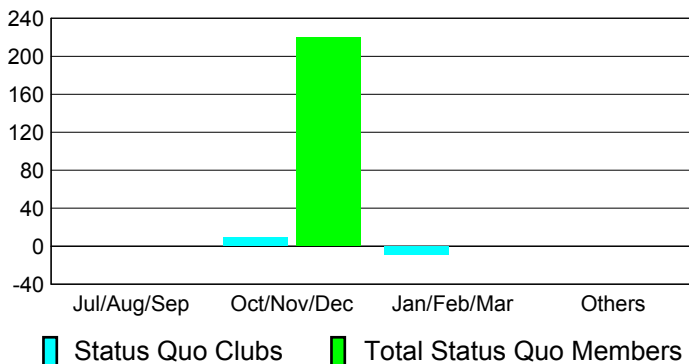

YTD Status Quo Clubs 2010-2011

Status Quo Clubs Compared to Status Quo Members

MEMBERSHIP

Membership Results
2010-2011

Membership
2009-2010

Month	Net Memb Goal	Actual New Memb	Actual Dropped Memb	Gain/Loss of Memb	Gain/Loss of Memb
Jul/Aug/Sep	-3	50	-39	11	-32
Oct/Nov/Dec	50	34	-172	-138	10
Jan/Feb/Mar	40	127	-44	83	17
Apr/May/June	40	173	-75	98	372
Totals	127	384	-330	54	367