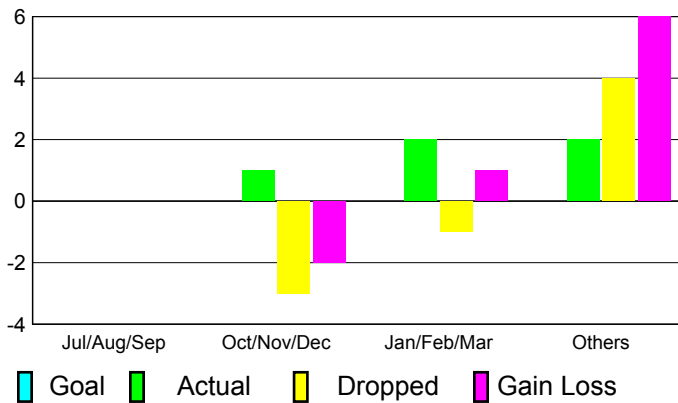

2010-2011 GMT Reports for District (or Undistricted) **District LA 4**

GMT: **Mr. Edison Karnopp**

Location: **BRAZIL**

GMT CA: **3**

CLUBS

Club Results
2010-2011

Clubs
2009-2010

Month	New Club Goal	Actual New Clubs	Actual Dropped Clubs	Gain/Loss of Clubs	Gain/Loss of Clubs
Jul/Aug/Sep	0	0	0	0	0
Oct/Nov/Dec	0	1	-3	-2	0
Jan/Feb/Mar	0	2	-1	1	0
Apr/May/June	0	2	4	6	2
Totals	0	5	0	5	2

Club Results 2010-2011

Goal, New, Dropped, Gain/Loss

Comparison of Club Gain/Loss

Current Year Compared to the Previous Year