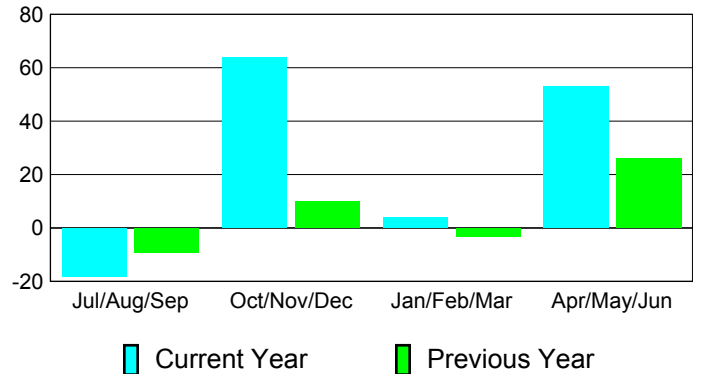

Gender Comparison 2010-2011

Jul/Aug/Sep

Oct/Nov/Dec

Jan/Feb/Mar

Apr/May/June

Male

Female