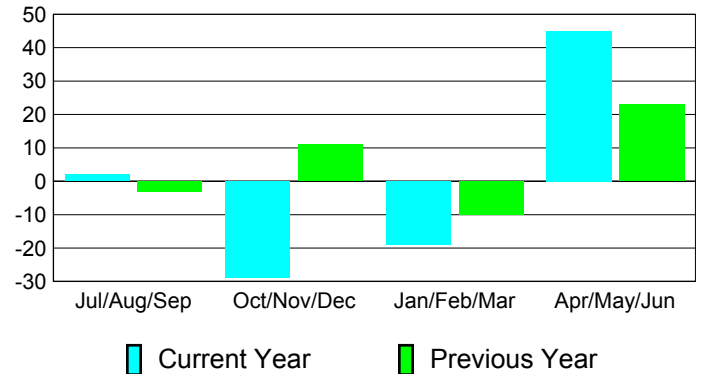

Gender Comparison 2010-2011

Jul/Aug/Sep

Oct/Nov/Dec

Jan/Feb/Mar

Apr/May/June

Male

Female