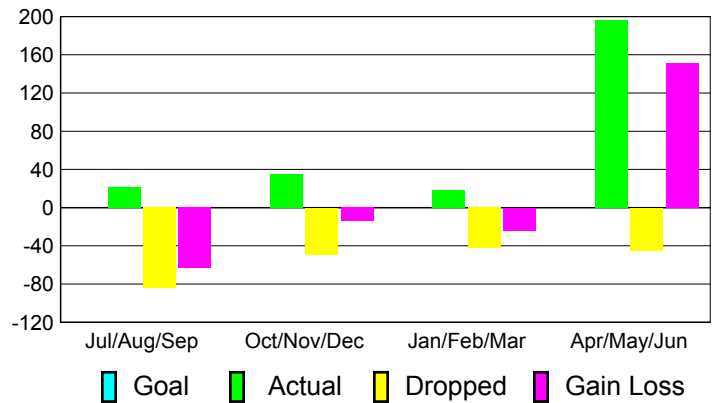

Membership Results 2010-2011

Goal, New, Dropped, Gain/Loss