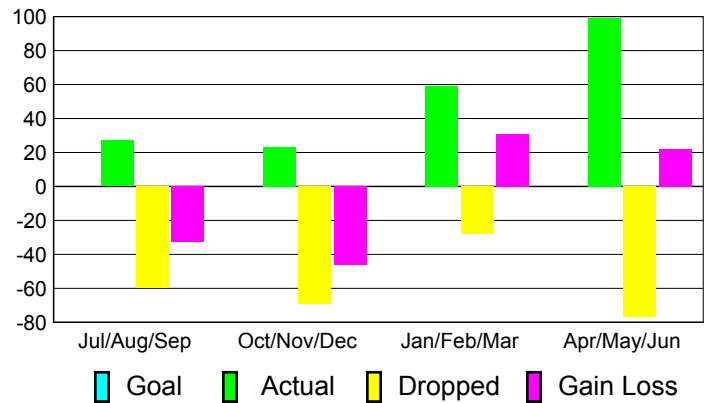

Membership Results 2010-2011

Goal, New, Dropped, Gain/Loss

Comparison of Membership Gain/Loss

Current Year Compared to the Previous Year