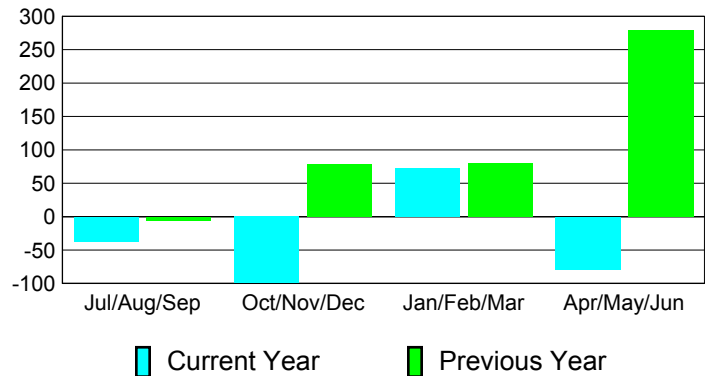

Gender Comparison 2010-2011

Jul/Aug/Sep

Oct/Nov/Dec

Jan/Feb/Mar

Apr/May/June

Male

Female