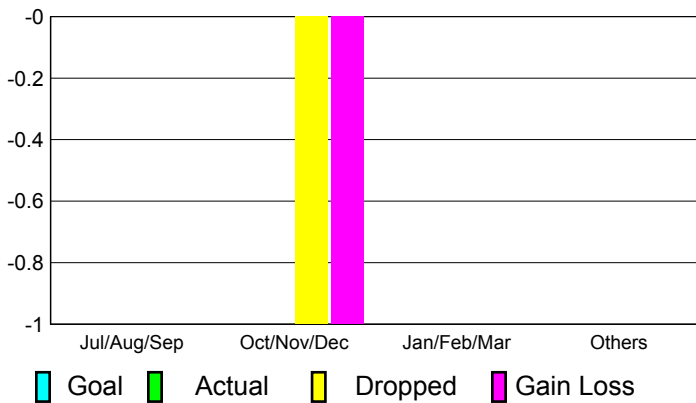

2010-2011 GMT Reports for District (or Undistricted) **District LC 2**

GMT: **Mr. Edisson Karnopp**

Location: **BRAZIL**

GMT CA: **3**

CLUBS

Club Results
2010-2011

Clubs
2009-2010

Month	New Club Goal	Actual New Clubs	Actual Dropped Clubs	Gain/Loss of Clubs	Gain/Loss of Clubs
Jul/Aug/Sep	0	0	0	0	0
Oct/Nov/Dec	0	0	-1	-1	0
Jan/Feb/Mar	0	0	0	0	0
Apr/May/Jun	0	0	0	0	2
Totals	0	0	-1	-1	2

Club Results 2010-2011

Goal, New, Dropped, Gain/Loss

Comparison of Club Gain/Loss

Current Year Compared to the Previous Year