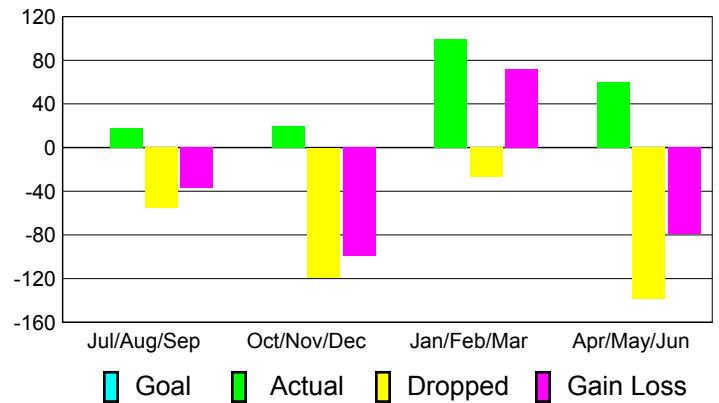

Membership Results 2010-2011

Goal, New, Dropped, Gain/Loss

Comparison of Membership Gain/Loss

Current Year Compared to the Previous Year