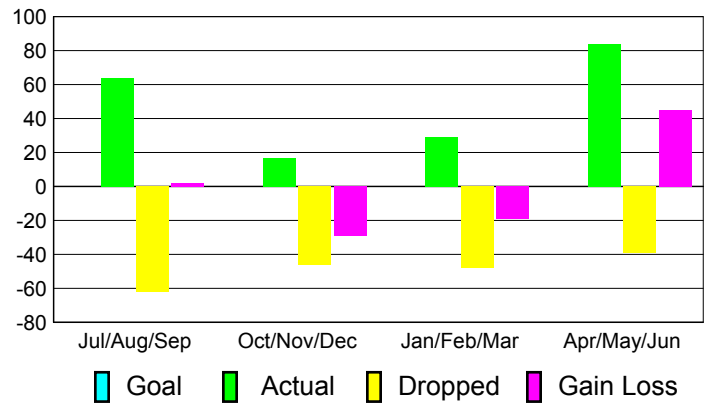

Membership Results 2010-2011

Goal, New, Dropped, Gain/Loss

Comparison of Membership Gain/Loss

Current Year Compared to the Previous Year