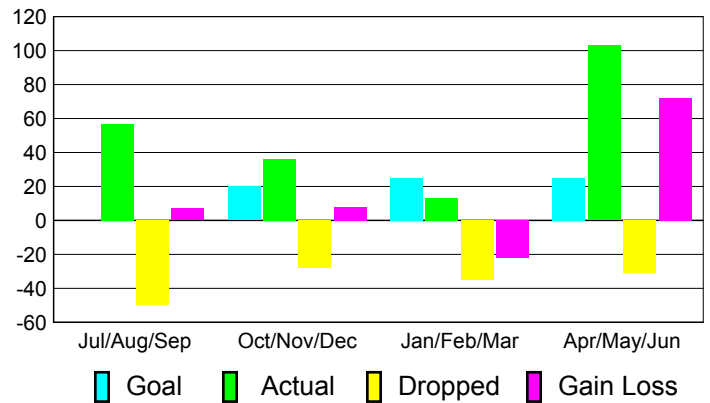

Membership Results 2010-2011

Goal, New, Dropped, Gain/Loss

Comparison of Membership Gain/Loss

Current Year Compared to the Previous Year