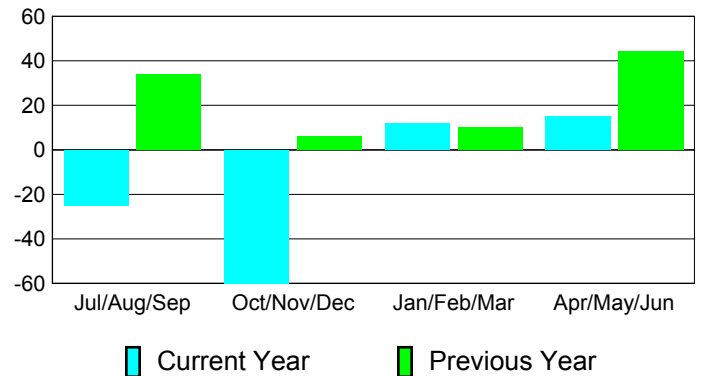

Gender Comparison 2010-2011

Jul/Aug/Sep

Oct/Nov/Dec

Jan/Feb/Mar

Apr/May/Jun

Male

Female