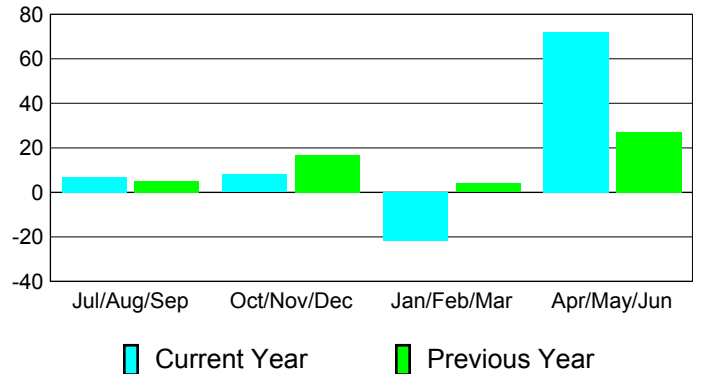

Gender Comparison 2010-2011

Jul/Aug/Sep

Oct/Nov/Dec

Jan/Feb/Mar

Apr/May/June

Male

Female