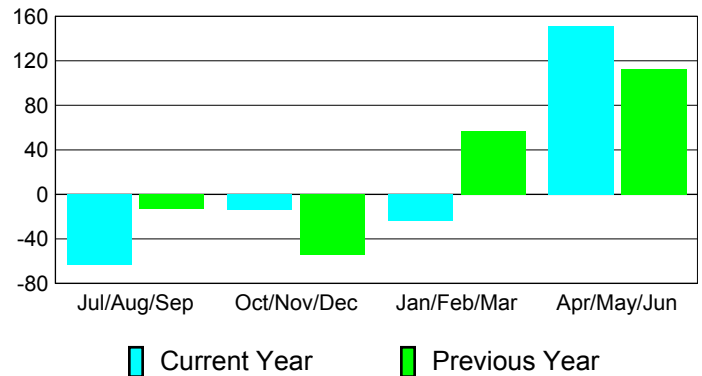

Comparison of Membership Gain/Loss

Current Year Compared to the Previous Year