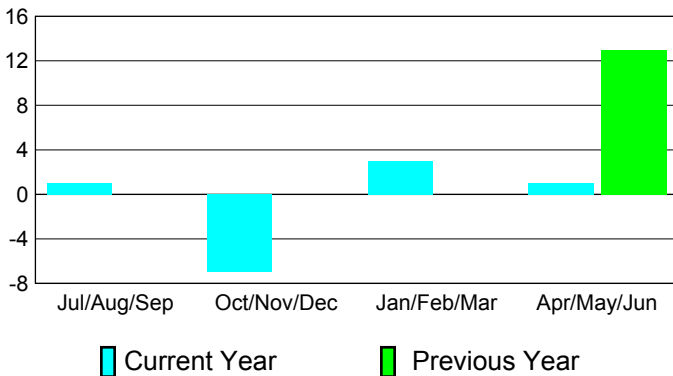

2010-2011 GMT Reports for District (or Undistricted) **District LB 2**

GMT: **Mr. Edison Karnopp**

Location: **BRAZIL**

GMT CA: **3**

CLUBS

Club Results
2010-2011

Clubs
2009-2010

Month	New Club Goal	Actual New Clubs	Actual Dropped Clubs	Gain/Loss of Clubs	Gain/Loss of Clubs
Jul/Aug/Sep	0	1	0	1	0
Oct/Nov/Dec	2	0	-7	-7	0
Jan/Feb/Mar	1	1	2	3	0
Apr/May/June	2	1	0	1	13
Totals	5	3	-5	-2	13

Club Results 2010-2011

Goal, New, Dropped, Gain/Loss

Comparison of Club Gain/Loss

Current Year Compared to the Previous Year

YTD Status Quo Clubs 2010-2011

Status Quo Clubs Compared to Status Quo Members

MEMBERSHIP

Membership Results
2010-2011

Membership
2009-2010

Month	Net Memb Goal	Actual New Memb	Actual Dropped Memb	Gain/Loss of Memb	Gain/Loss of Memb
Jul/Aug/Sep	-3	50	-39	11	-32
Oct/Nov/Dec	50	34	-172	-138	10
Jan/Feb/Mar	40	127	-44	83	17
Apr/May/June	40	173	-75	98	372
Totals	127	384	-330	54	367

Membership Results 2010-2011

Goal, New, Dropped, Gain/Loss

Comparison of Membership Gain/Loss

Current Year Compared to the Previous Year

Gender Comparison 2010-2011

Jul/Aug/Sep

Oct/Nov/Dec

Jan/Feb/Mar

Apr/May/June

Male

Female