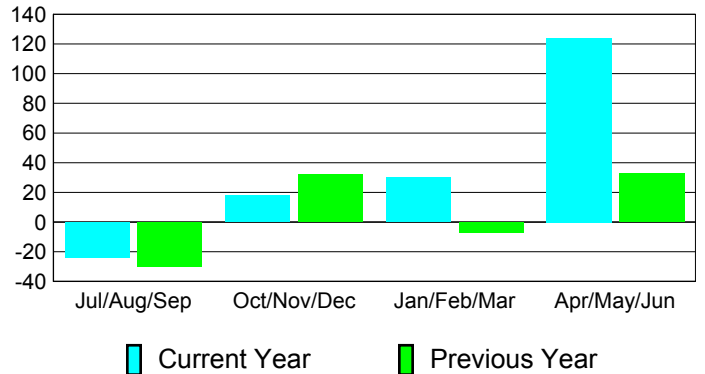

Gender Comparison 2010-2011

Jul/Aug/Sep

Oct/Nov/Dec

Jan/Feb/Mar

Apr/May/June

Male

Female