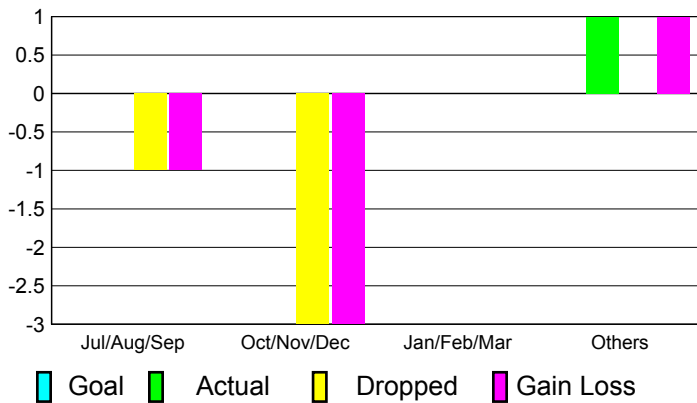

2010-2011 GMT Reports for District (or Undistricted) **District LA 3**

GMT: **Mr. Edison Karnopp**

Location: **BRAZIL**

GMT CA: **3**

CLUBS

Club Results
2010-2011

Clubs
2009-2010

Month	New Club Goal	Actual New Clubs	Actual Dropped Clubs	Gain/Loss of Clubs	Gain/Loss of Clubs
Jul/Aug/Sep	0	0	-1	-1	0
Oct/Nov/Dec	0	0	-3	-3	0
Jan/Feb/Mar	0	0	0	0	1
Apr/May/June	0	1	0	1	1
Totals	0	1	-4	-3	2

Club Results 2010-2011

Goal, New, Dropped, Gain/Loss

Comparison of Club Gain/Loss

Current Year Compared to the Previous Year