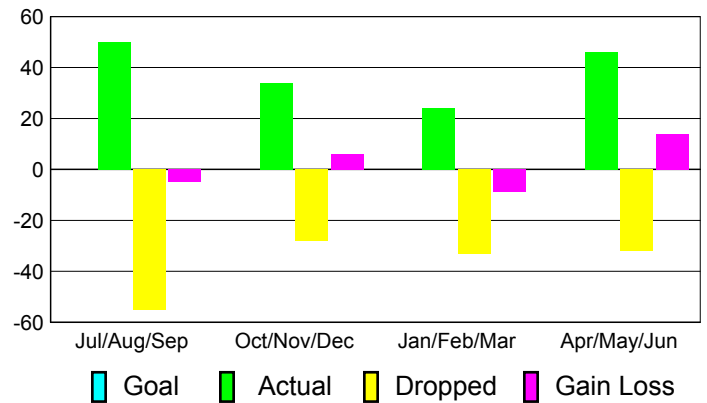

Membership Results 2010-2011

Goal, New, Dropped, Gain/Loss

Comparison of Membership Gain/Loss

Current Year Compared to the Previous Year