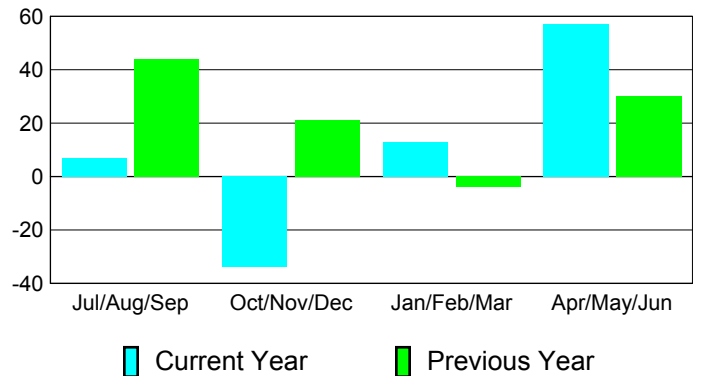

Gender Comparison 2010-2011

Jul/Aug/Sep

Oct/Nov/Dec

Jan/Feb/Mar

Apr/May/June

Male

Female