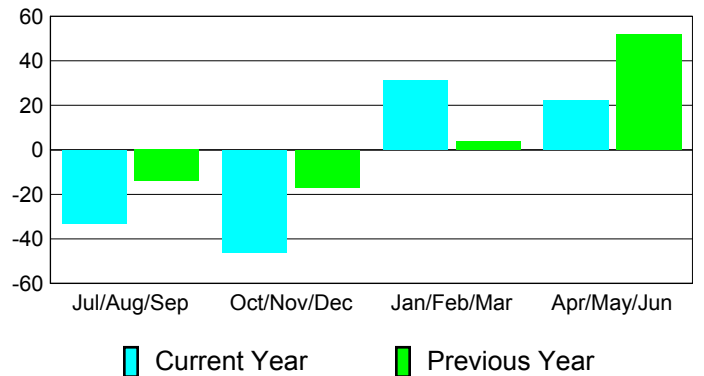

Gender Comparison 2010-2011

Jul/Aug/Sep

Oct/Nov/Dec

Jan/Feb/Mar

Apr/May/June

Male

Female