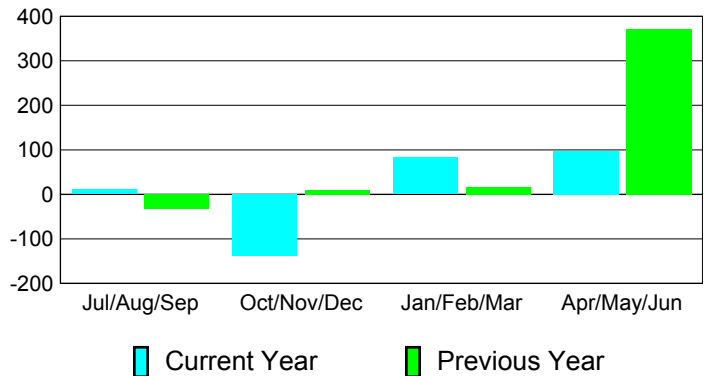

Gender Comparison 2010-2011

Jul/Aug/Sep

Oct/Nov/Dec

Jan/Feb/Mar

Apr/May/June

Male

Female