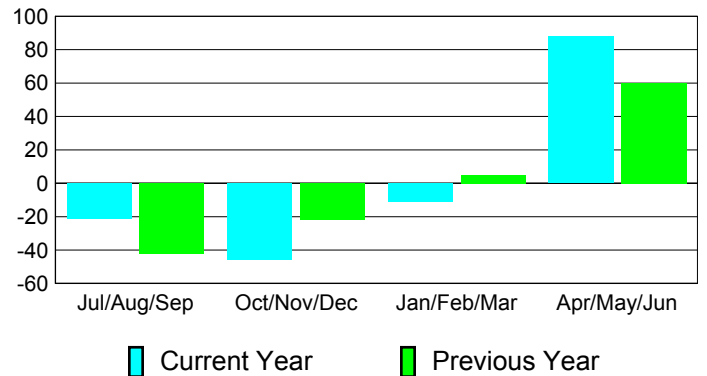

Gender Comparison 2010-2011

Jul/Aug/Sep

Oct/Nov/Dec

Jan/Feb/Mar

Apr/May/June

Male

Female