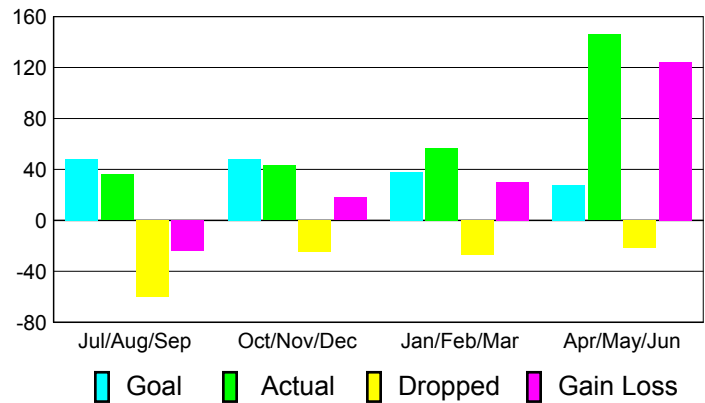

Membership Results 2010-2011

Goal, New, Dropped, Gain/Loss

Comparison of Membership Gain/Loss

Current Year Compared to the Previous Year