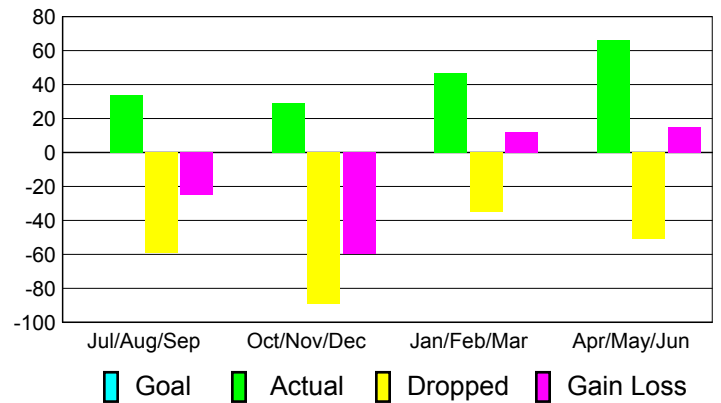

Membership Results 2010-2011

Goal, New, Dropped, Gain/Loss

Comparison of Membership Gain/Loss

Current Year Compared to the Previous Year