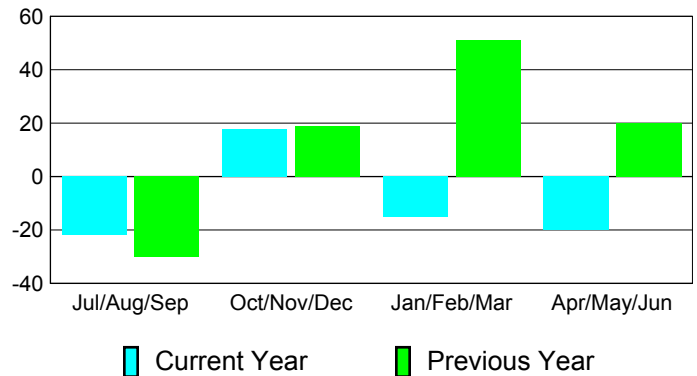

Gender Comparison 2010-2011

Jul/Aug/Sep

Oct/Nov/Dec

Jan/Feb/Mar

Apr/May/June

Male

Female