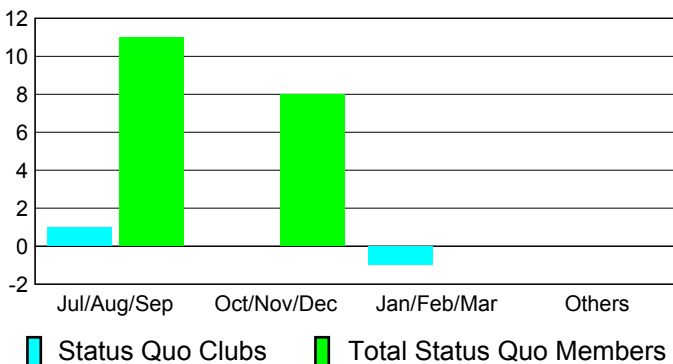

YTD Status Quo Clubs 2010-2011

Status Quo Clubs Compared to Status Quo Members

MEMBERSHIP

Membership Results
2010-2011

Membership
2009-2010

Month	Net Memb Goal	Actual New Memb	Actual Dropped Memb	Gain/Loss of Memb	Gain/Loss of Memb
Jul/Aug/Sep	0	18	-55	-37	-6
Oct/Nov/Dec	0	20	-119	-99	79
Jan/Feb/Mar	0	99	-27	72	80
Apr/May/June	0	60	-139	-79	279
Totals	0	197	-340	-143	432