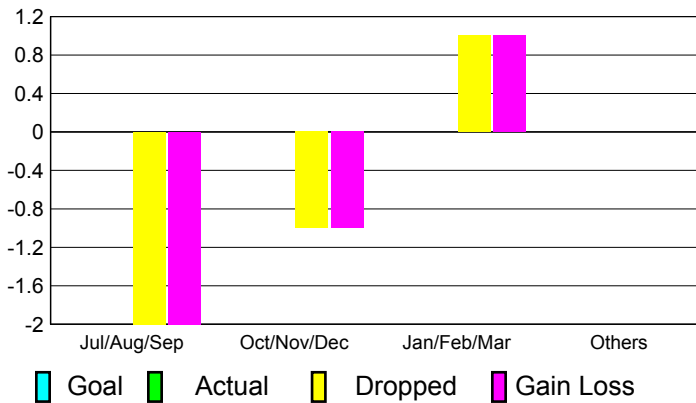

2010-2011 GMT Reports for District (or Undistricted) **District LC 11**

GMT: **Mr. Edisson Karnopp**

Location: **BRAZIL**

GMT CA: **3**

CLUBS

Club Results
2010-2011

Clubs
2009-2010

Month	New Club Goal	Actual New Clubs	Actual Dropped Clubs	Gain/Loss of Clubs	Gain/Loss of Clubs
Jul/Aug/Sep	0	0	-2	-2	0
Oct/Nov/Dec	0	0	-1	-1	0
Jan/Feb/Mar	0	0	1	1	1
Apr/May/Jun	0	0	0	0	1
Totals	0	0	-2	-2	2

Club Results 2010-2011

Goal, New, Dropped, Gain/Loss

Comparison of Club Gain/Loss

Current Year Compared to the Previous Year