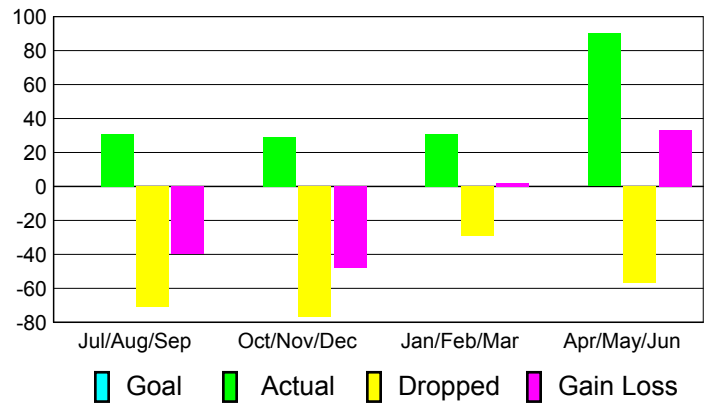

Membership Results 2010-2011

Goal, New, Dropped, Gain/Loss

Comparison of Membership Gain/Loss

Current Year Compared to the Previous Year