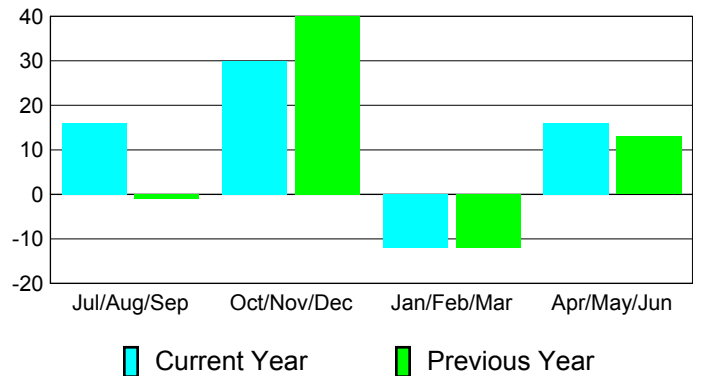

Gender Comparison 2010-2011

Jul/Aug/Sep

Oct/Nov/Dec

Jan/Feb/Mar

Apr/May/June

Male

Female