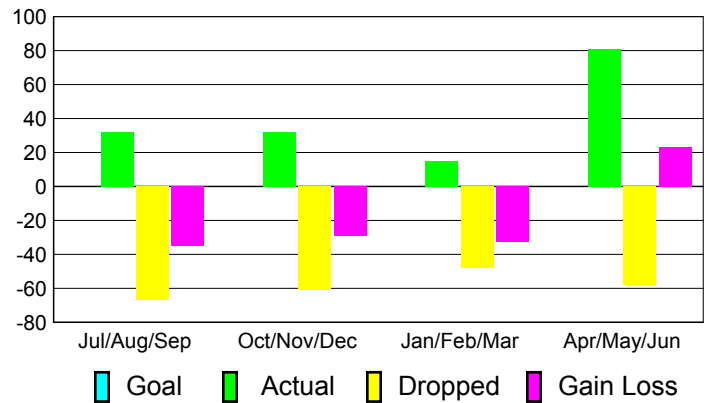

Membership Results 2010-2011

Goal, New, Dropped, Gain/Loss

Comparison of Membership Gain/Loss

Current Year Compared to the Previous Year