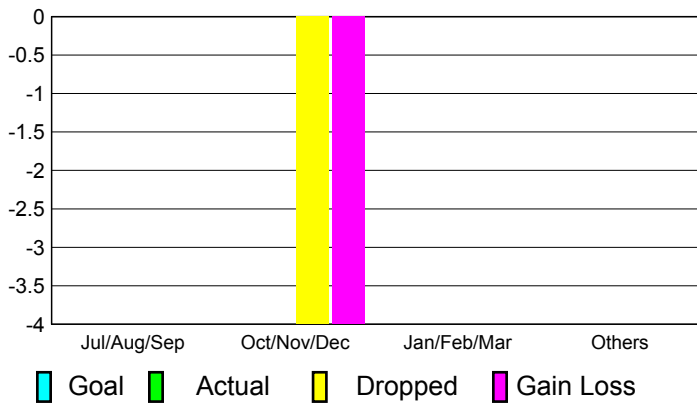

2010-2011 GMT Reports for District (or Undistricted) **District LB 3**

GMT: **Mr. Edisson Karnopp**

Location: **BRAZIL**

GMT CA: **3**

CLUBS

Club Results
2010-2011

Clubs
2009-2010

Month	New Club Goal	Actual New Clubs	Actual Dropped Clubs	Gain/Loss of Clubs	Gain/Loss of Clubs
Jul/Aug/Sep	0	0	0	0	1
Oct/Nov/Dec	0	0	-4	-4	0
Jan/Feb/Mar	0	0	0	0	2
Apr/May/June	0	0	0	0	4
Totals	0	0	-4	-4	7

Club Results 2010-2011

Goal, New, Dropped, Gain/Loss

Comparison of Club Gain/Loss

Current Year Compared to the Previous Year