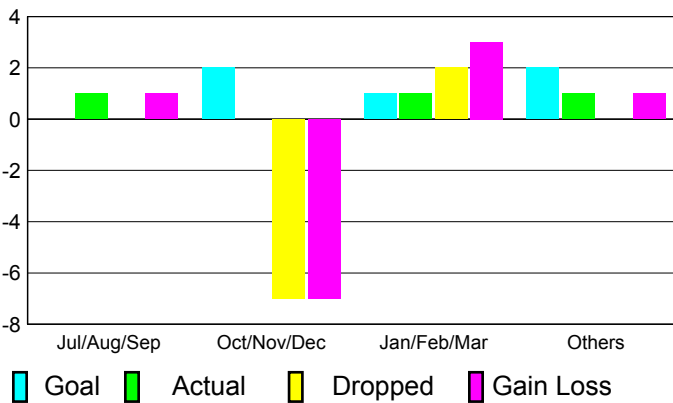

2010-2011 GMT Reports for District (or Undistricted) **District LB 2**

GMT: **Mr. Edison Karnopp**

Location: **BRAZIL**

GMT CA: **3**

CLUBS

Club Results
2010-2011

Clubs
2009-2010

Month	New Club Goal	Actual New Clubs	Actual Dropped Clubs	Gain/Loss of Clubs	Gain/Loss of Clubs
Jul/Aug/Sep	0	1	0	1	0
Oct/Nov/Dec	2	0	-7	-7	0
Jan/Feb/Mar	1	1	2	3	0
Apr/May/June	2	1	0	1	13
Totals	5	3	-5	-2	13

Club Results 2010-2011

Goal, New, Dropped, Gain/Loss

Comparison of Club Gain/Loss

Current Year Compared to the Previous Year