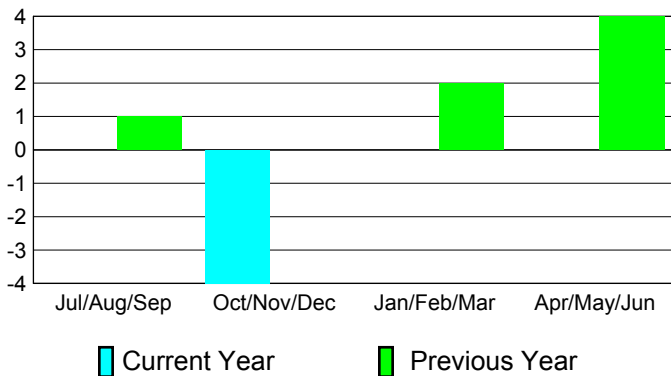

2010-2011 GMT Reports for District (or Undistricted) **District LB 3**

GMT: **Mr. Edisson Karnopp**

Location: **BRAZIL**

GMT CA: **3**

CLUBS

Club Results
2010-2011

Clubs
2009-2010

Month	New Club Goal	Actual New Clubs	Actual Dropped Clubs	Gain/Loss of Clubs	Gain/Loss of Clubs
Jul/Aug/Sep	0	0	0	0	1
Oct/Nov/Dec	0	0	-4	-4	0
Jan/Feb/Mar	0	0	0	0	2
Apr/May/June	0	0	0	0	4
Totals	0	0	-4	-4	7

Club Results 2010-2011

Goal, New, Dropped, Gain/Loss

Comparison of Club Gain/Loss

Current Year Compared to the Previous Year

YTD Status Quo Clubs 2010-2011

Status Quo Clubs Compared to Status Quo Members

MEMBERSHIP

Membership Results
2010-2011

Membership
2009-2010

Month	Net Memb Goal	Actual New Memb	Actual Dropped Memb	Gain/Loss of Memb	Gain/Loss of Memb
Jul/Aug/Sep	0	61	-70	-9	47
Oct/Nov/Dec	0	34	-162	-128	21
Jan/Feb/Mar	0	40	-51	-11	69
Apr/May/June	0	41	-61	-20	221
Totals	0	176	-344	-168	358

Membership Results 2010-2011

Goal, New, Dropped, Gain/Loss

Comparison of Membership Gain/Loss

Current Year Compared to the Previous Year

Gender Comparison 2010-2011

Jul/Aug/Sep

Oct/Nov/Dec

Jan/Feb/Mar

Apr/May/June

Male

Female