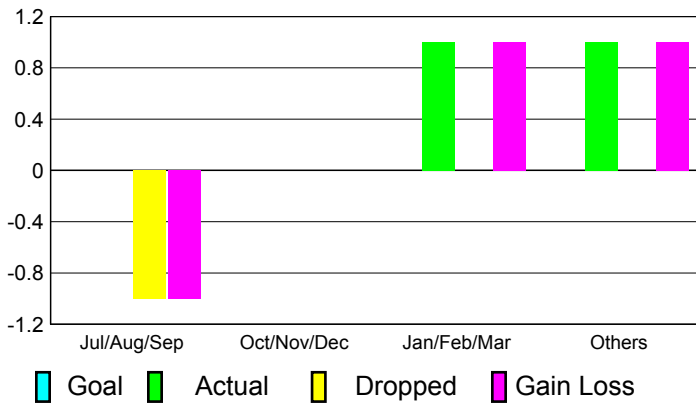

2010-2011 GMT Reports for District (or Undistricted) **District LC 3**

GMT: **Mr. Edisson Karnopp**

Location: **BRAZIL**

GMT CA: **3**

CLUBS

**Club Results
2010-2011**

**Clubs
2009-2010**

Month	New Club Goal	Actual New Clubs	Actual Dropped Clubs	Gain/Loss of Clubs	Gain/Loss of Clubs
Jul/Aug/Sep	0	0	-1	-1	0
Oct/Nov/Dec	0	0	0	0	0
Jan/Feb/Mar	0	1	0	1	0
Apr/May/June	0	1	0	1	1
Totals	0	2	-1	1	1

Club Results 2010-2011

Goal, New, Dropped, Gain/Loss

Comparison of Club Gain/Loss

Current Year Compared to the Previous Year