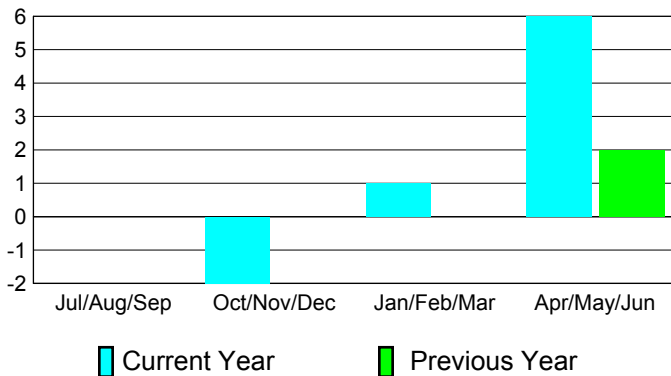

2010-2011 GMT Reports for District (or Undistricted) **District LA 4**

GMT: **Mr. Edison Karnopp**

Location: **BRAZIL**

GMT CA: **3**

CLUBS

Club Results
2010-2011

Clubs
2009-2010

Month	New Club Goal	Actual New Clubs	Actual Dropped Clubs	Gain/Loss of Clubs	Gain/Loss of Clubs
Jul/Aug/Sep	0	0	0	0	0
Oct/Nov/Dec	0	1	-3	-2	0
Jan/Feb/Mar	0	2	-1	1	0
Apr/May/June	0	2	4	6	2
Totals	0	5	0	5	2

Club Results 2010-2011

Goal, New, Dropped, Gain/Loss

Comparison of Club Gain/Loss

Current Year Compared to the Previous Year

YTD Status Quo Clubs 2010-2011

Status Quo Clubs Compared to Status Quo Members

MEMBERSHIP

Membership Results
2010-2011

Membership
2009-2010

Month	Net Memb Goal	Actual New Memb	Actual Dropped Memb	Gain/Loss of Memb	Gain/Loss of Memb
Jul/Aug/Sep	0	36	-57	-21	-42
Oct/Nov/Dec	0	35	-81	-46	-22
Jan/Feb/Mar	0	53	-64	-11	5
Apr/May/June	0	122	-34	88	60
Totals	0	246	-236	10	1

Membership Results 2010-2011

Goal, New, Dropped, Gain/Loss

Comparison of Membership Gain/Loss

Current Year Compared to the Previous Year

Gender Comparison 2010-2011

Jul/Aug/Sep

Oct/Nov/Dec

Jan/Feb/Mar

Apr/May/June

Male

Female