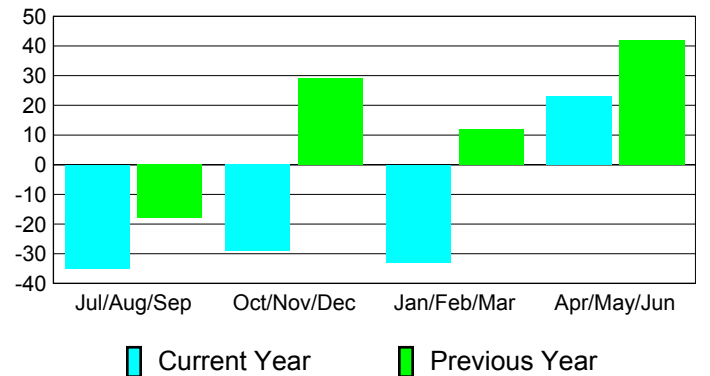

Gender Comparison 2010-2011

Jul/Aug/Sep

Oct/Nov/Dec

Jan/Feb/Mar

Apr/May/June

Male

Female